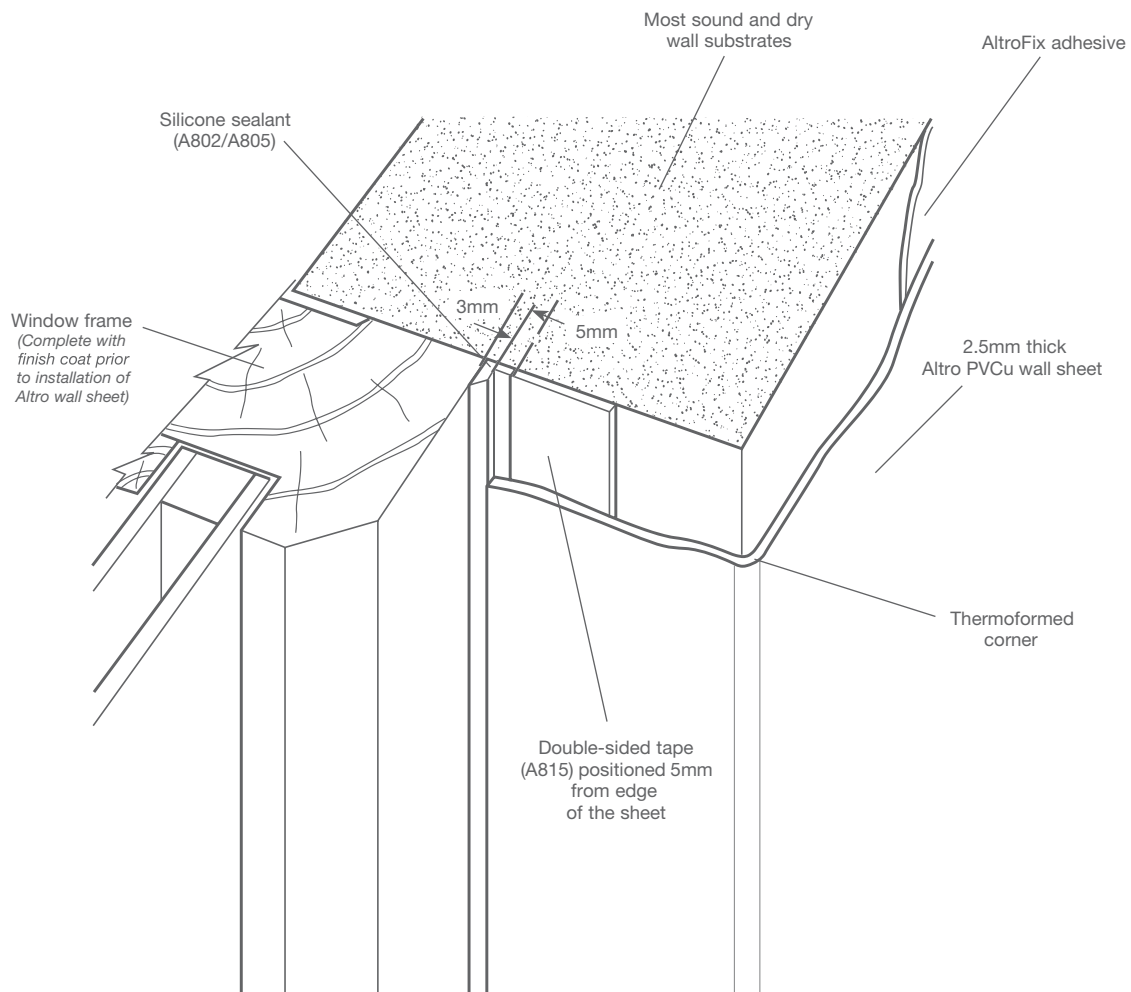

Altro PVCu wall sheet to window/door frame detail

typical specification (Ref: W1)

Altro PVCu wall sheet 2.5mm thick to window or door frame with thermoformed corner fixed with double sided tape

(A815) and AltroFix™ W139/W157 adhesive to most sound and dry wall substrates, sealed with silicone sealant (A802/A805).