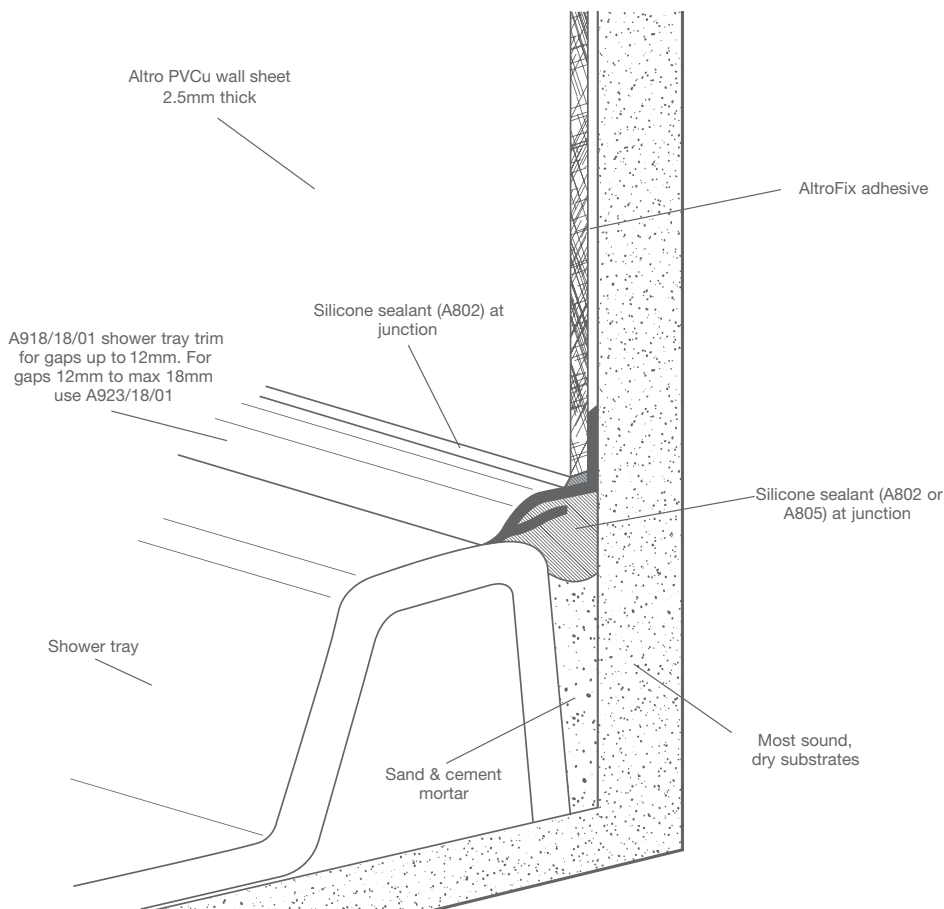

# Altro PVCu wall sheet to shower tray with PVCu shower tray trim detail

typical specification (Ref: WS3)

Altro PVCu wall sheet 2.5mm thick installed over most sound, dry substrates, fixed with AltroFix™ adhesive, finished over PVCu shower tray trim section and sealed with silicone sealant (A802/A805). PVCu shower tray trim section to be

fully bedded on silicone sealant (A802) to span gaps between the substrate and tray. PVCu trim section available with internal corners and end caps (Ref; A918C/A923C - not shown).

**For further information or technical advice**