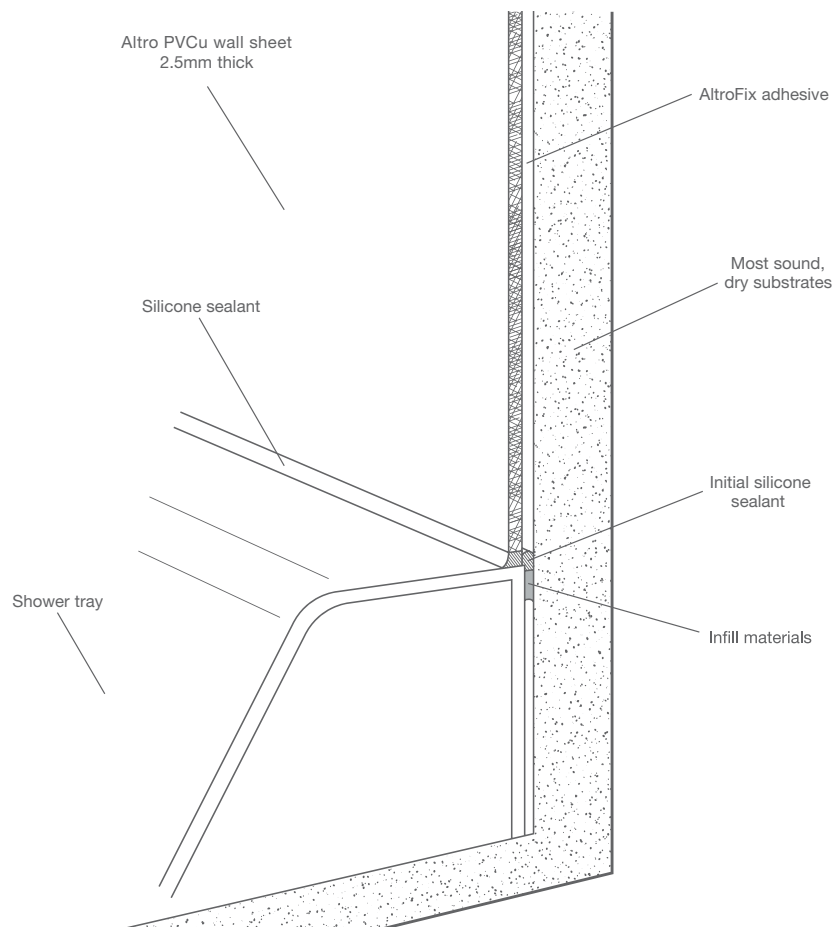

Altro PVCu wall sheet to shower tray detail

typical specification (Ref: WS1)

Altro PVCu wall sheet 2.5mm thick installed over most sound, dry substrates, fixed with appropriate AltroFix™ adhesive to the top edge of shower tray, with shower tray previously sealed to substrate and PVCu cladding sealed to shower tray

forming a double seal with silicone sealant (A802 or A805). Gaps between tray and substrate to be infilled to support sealant.

For further information or technical advice
tel: 01462 707600
email: enquiries@altro.com or www.altro.com