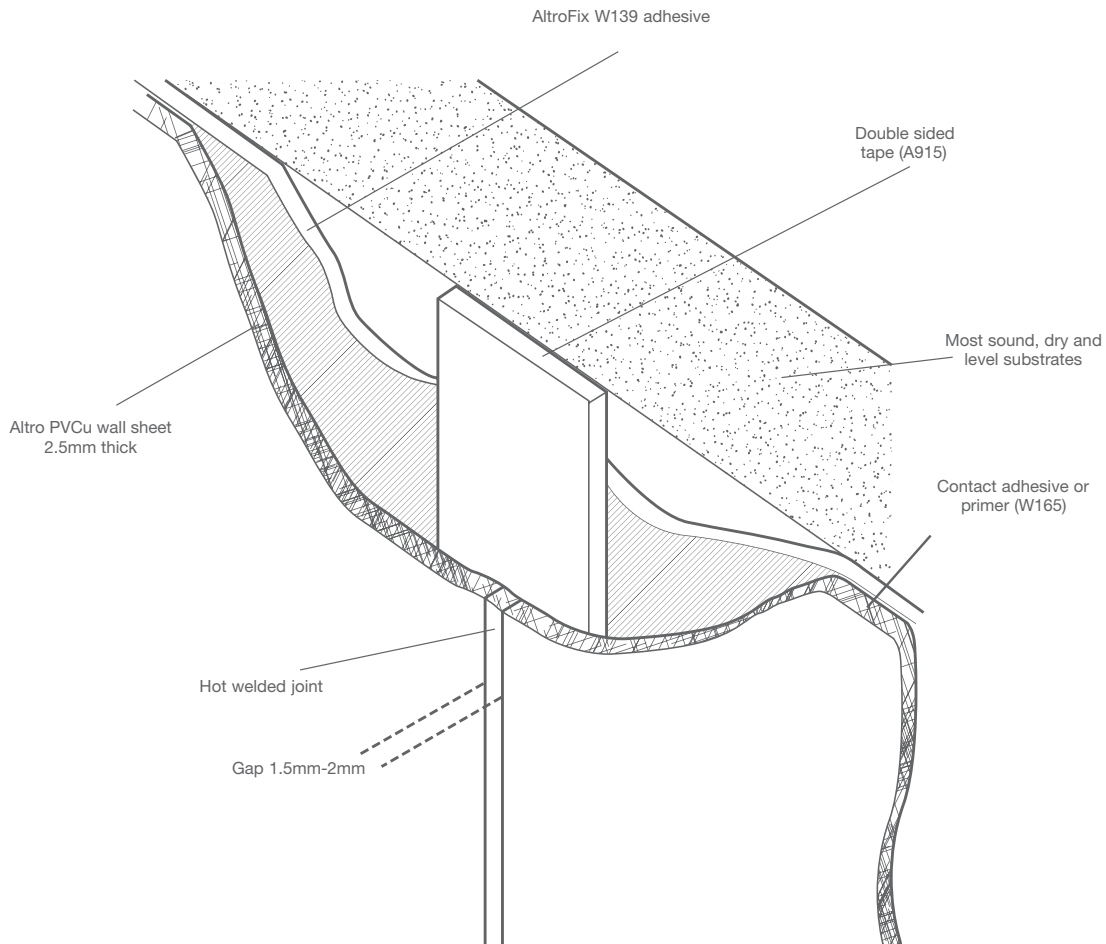

Altro PVCu wall sheet welded to Altro PVCu wall sheet detail

typical specification (Ref: W9)

Altro PVCu wall sheet 2.5mm thick installed over most sound, dry and level substrates, fixed with AltroFix™ W139 adhesive (A814) and double sided tape (A915) onto a primed surface

between sheets. Hot welded joint as per Altro installation recommendations.

For further information or technical advice

tel: 01462 707600

email: enquiries@altro.com or www.altro.com