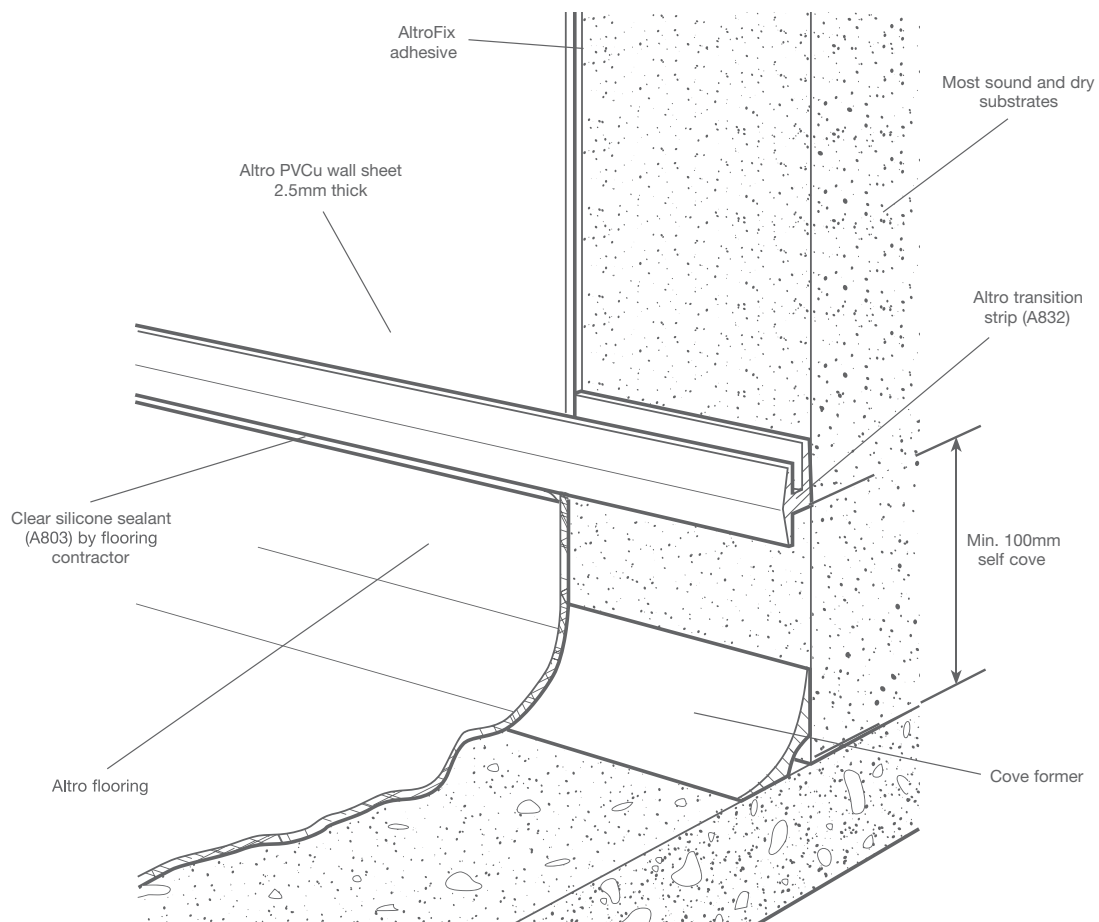

# Altro PVCu wall sheet to Altro flooring detail

typical specification (Ref: WF2)

Altro PVCu wall sheet 2.5mm thick installed over most sound, dry substrates, with the appropriate AltroFix™ adhesive. With Altro PVCu transition strip (A832) to Altro flooring

self-coved over cove former sealed with clear silicone sealant (A803) by flooring contractor.

**For further information or technical advice**

**tel: 01462 707600**

**email: [enquiries@altro.com](mailto:enquiries@altro.com) or [www.altro.com](http://www.altro.com)**