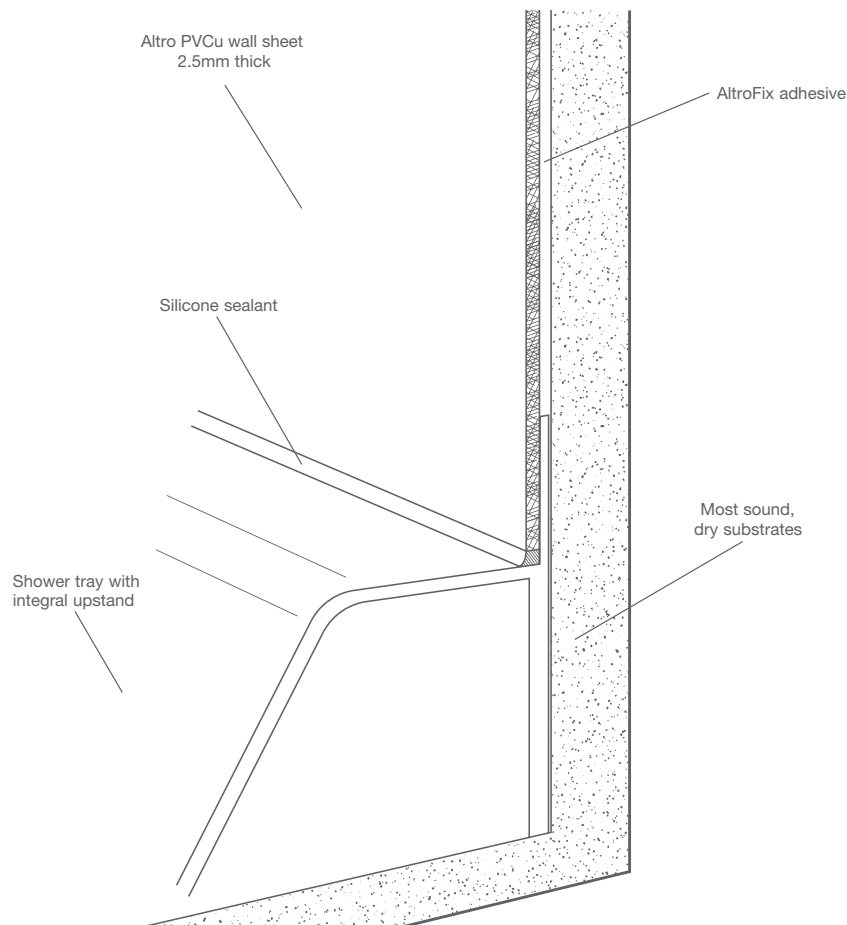

Altro PVCu wall sheet to shower tray with integral upstand detail

typical specification (Ref: WS2)

Altro PVCu wall sheet 2.5mm thick installed over most sound, dry substrates, fixed with AltroFix™ adhesive, finished to shower tray with integral upstand, top edge of shower tray

sealed to PVCu cladding with silicone sealant (A802 white; A805 coloured or A803 clear).

For further information or technical advice

tel: 01462 707600

email: enquiries@altro.com or www.altro.com