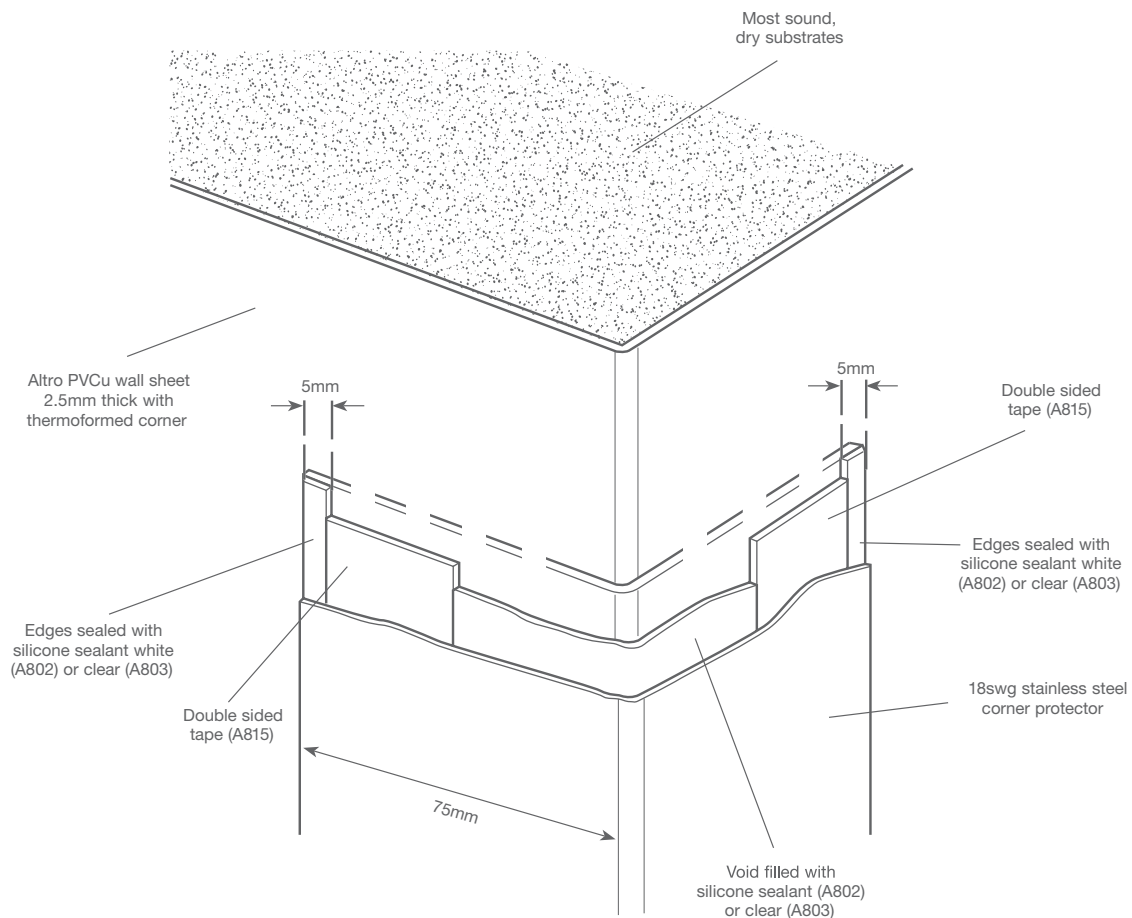

# Altro PVCu wall sheet with corner protector fixing detail

typical specification (Ref: W8)

Altro PVCu wall sheet 2.5mm thick with thermoformed corner over most sound, dry substrates, overlaid with 18swg stainless steel corner protector 1200 or 75 x 75mm. (Longer sections are available to special order) fixed with

double sided tapes (A815), void filled with silicone sealant (A802) and edges sealed with silicone sealant white (A802) or clear (A803).

**For further information or technical advice**

**tel: 01462 707600**