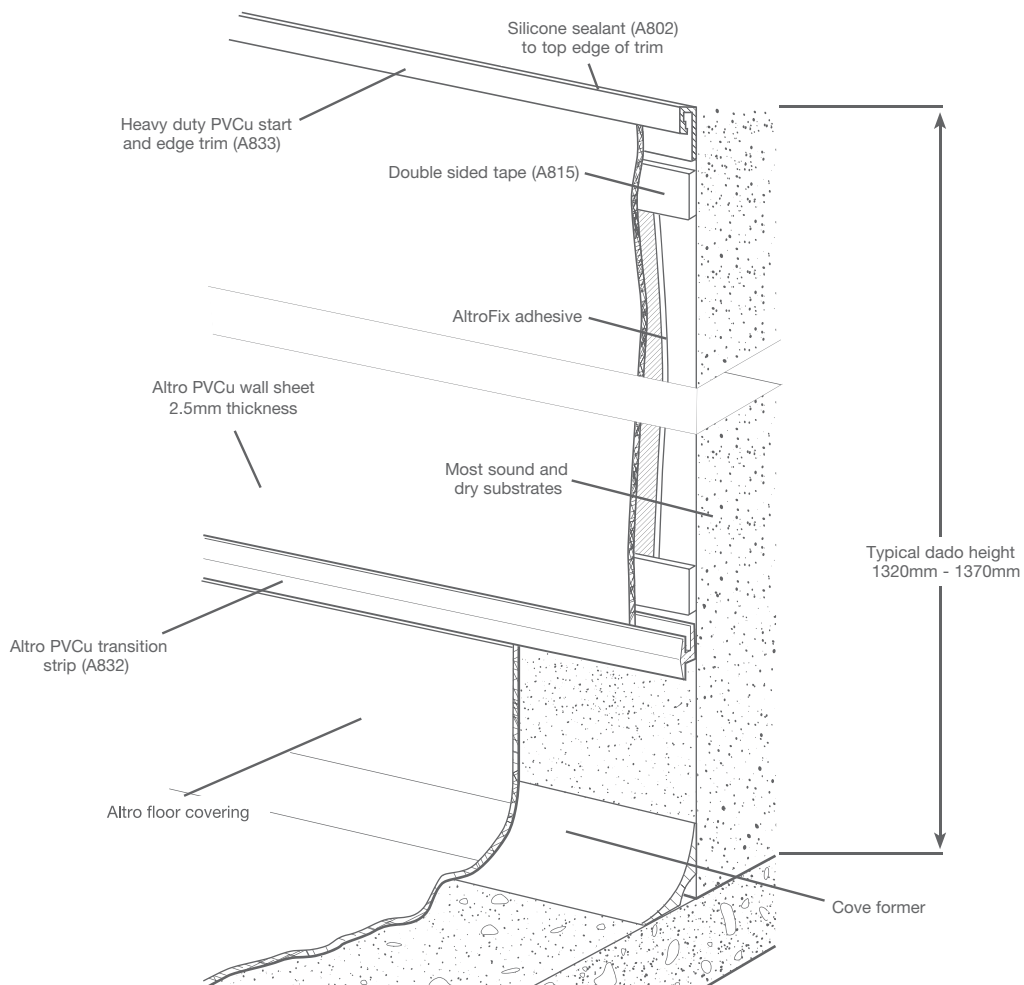

Altro PVCu wall sheet with dado height capping detail

typical specification (Ref: W5)

Altro PVCu wall sheet 2.5mm thick installed over most sound, dry substrates to a nominal dado height from floor, fixed with AltroFix™ adhesive and double sided tape (A815). Top edge

of panel finished with heavy duty PVCu start & edge trim (A833) and sealed to substrate.

For further information or technical advice

tel: 01462 707600

email: enquiries@altro.com or www.altro.com