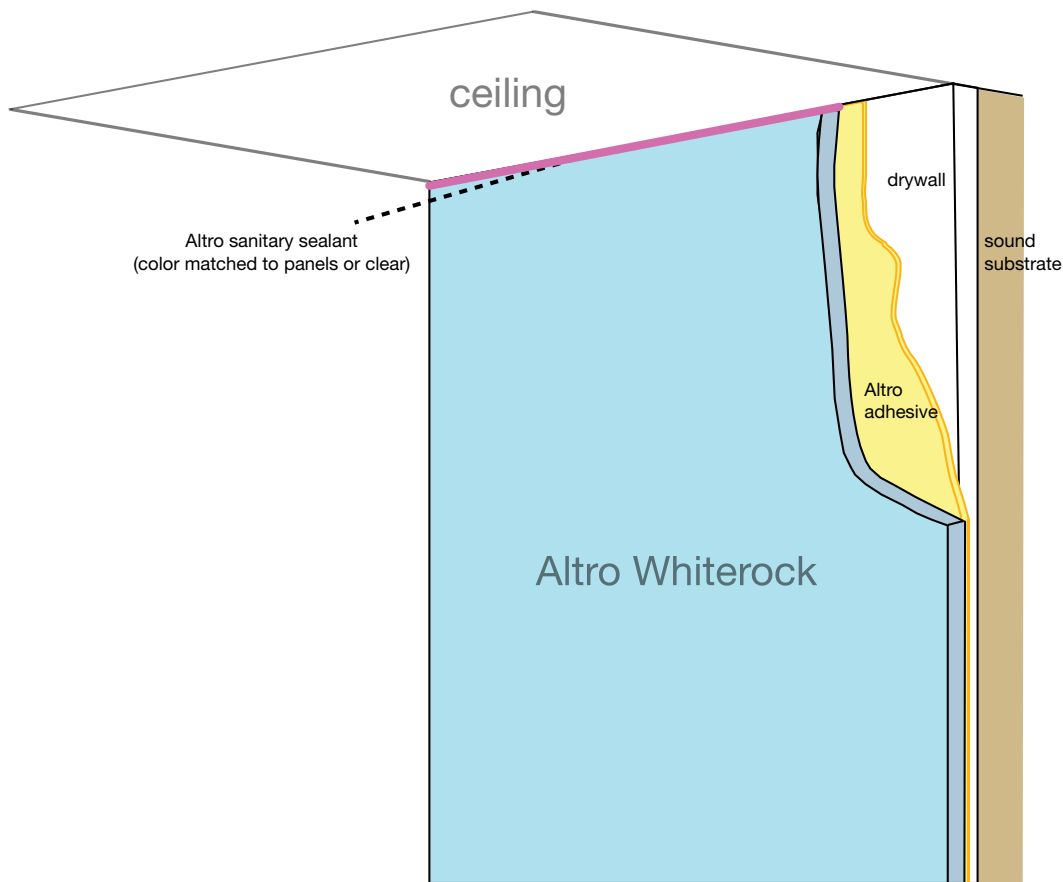

# Terminating Altro Whiterock at true ceiling wall intersection

updated 09/16/2020

Altro Whiterock installed over drywall using an appropriate adhesive, terminating at true ceiling and sealed with Altro sanitary sealant at top of panel.