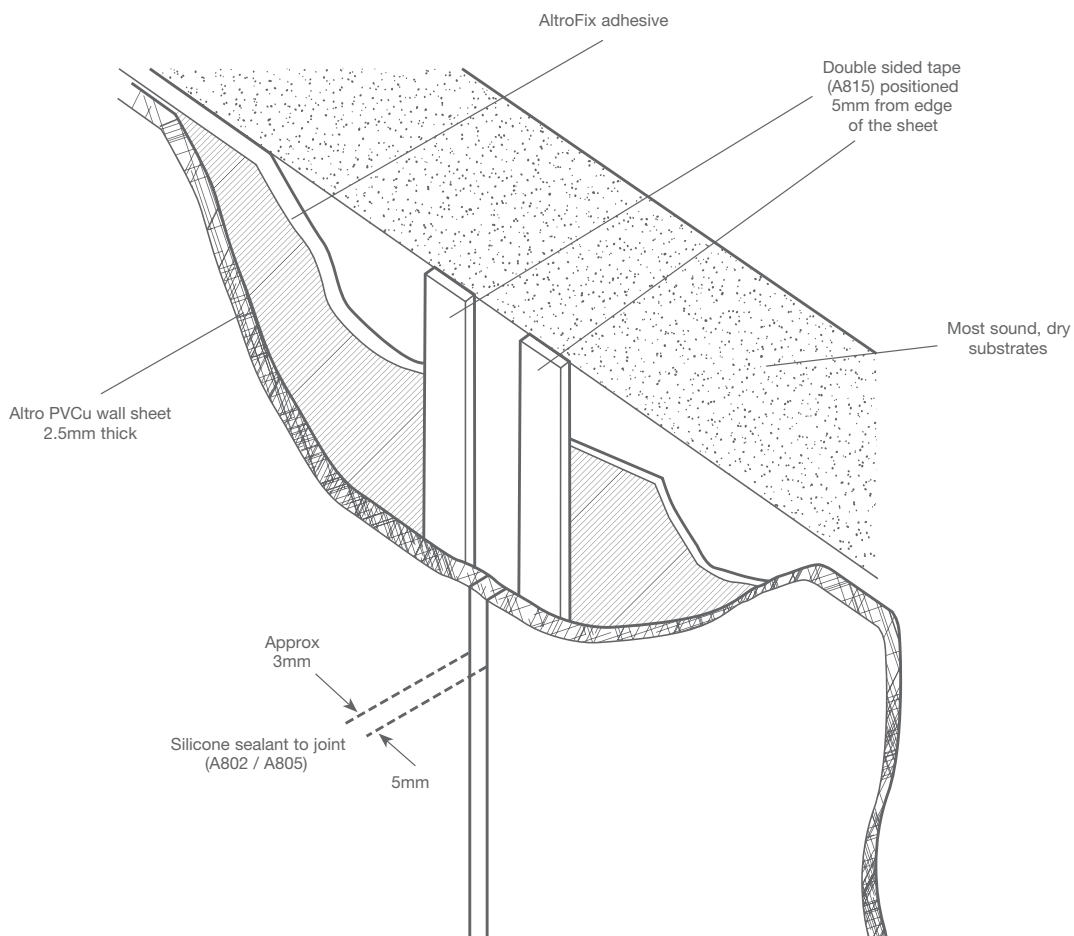

Altro PVCu wall sheet silicone joint detail

typical specification (Ref: W7)

Altro PVCu wall sheet 2.5mm thick installed over most sound, dry and level substrates, fixed with AltroFix™ adhesive and double sided tape (A815), positioned approximately

5mm from the edge of the PVCu panel. Joint spacing approximately 3mm gap. Seal joint with silicone sealant (A802/A805).

For further information or technical advice

tel: 01462 707600

email: enquiries@altro.com or www.altro.com