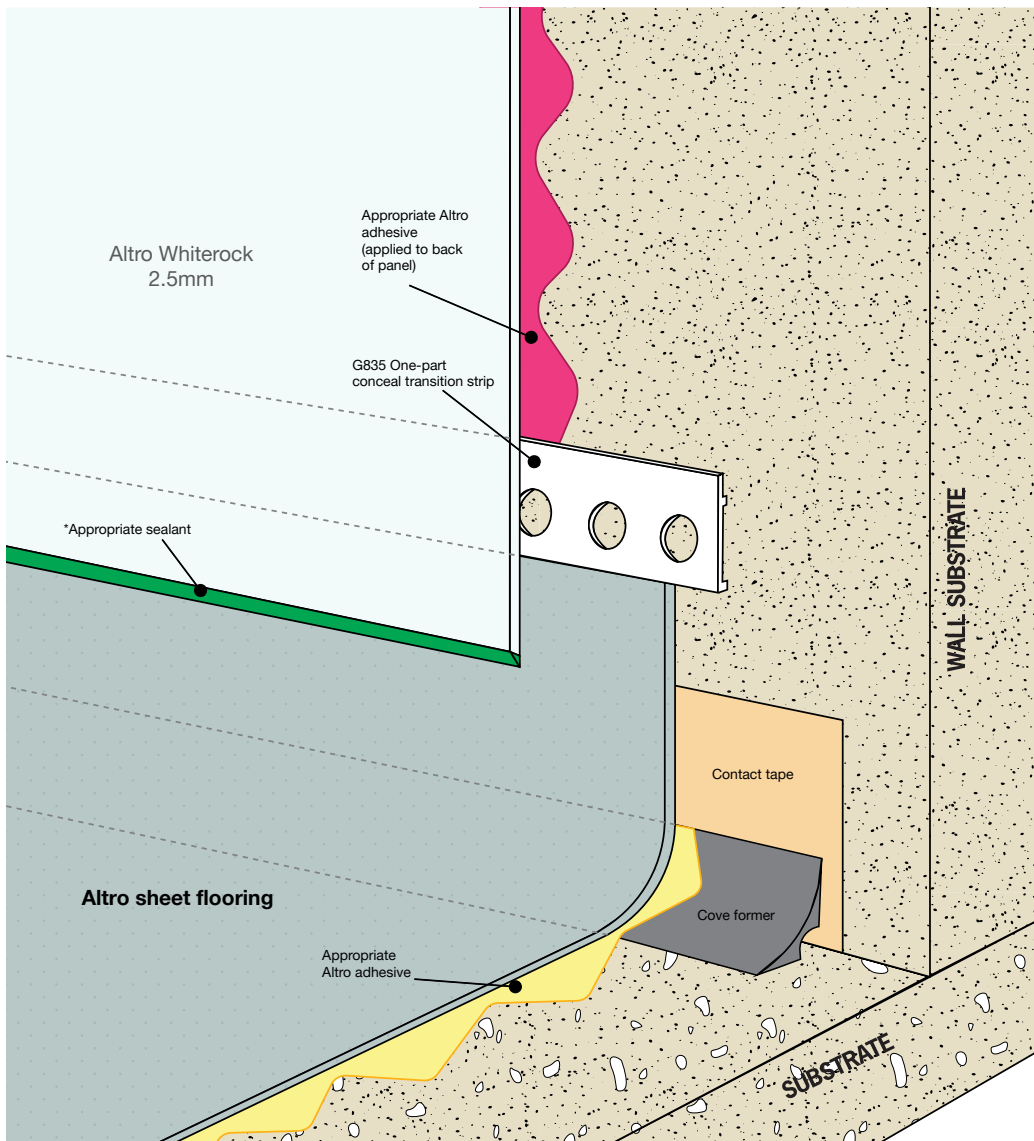

One-part concealed transition strip

CODES

G835 / 25

One-part concealed transition strip

There are two methods of installing the G835 trim, one is to the back of the Altro Whiterock panels and the other is to install the trim on to the wall substrate. Altro prefers the application of the G835 to the wall substrate.

For additional information please refer to the Altro Whiterock Installation guide.

**In behavioral and mental health facilities, tamper-resistant security sealant must be used per the manufacturers instructions. In other installations we recommend Altro sanitary sealant.*