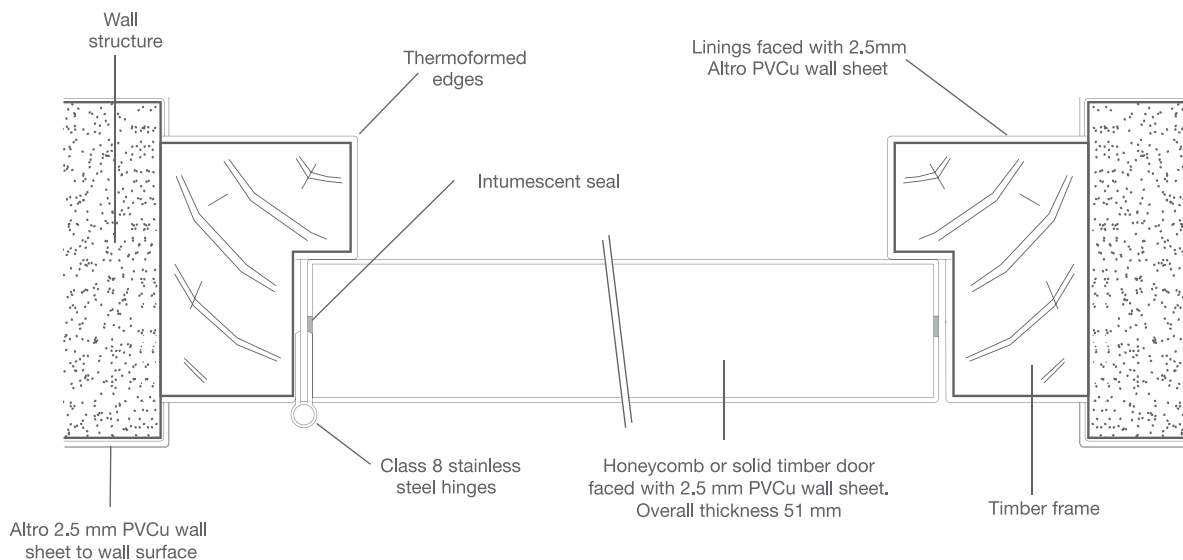

Altro PVCu wall sheet to Altro PVCu doorsets detail

typical specification (Ref: WD1)

Altro doorsets provide a complete door unit finished with 2.5mm thick EU grade Altro PVCu wall sheet. Doors are faced both sides including top and bottom edges. Lead edges are thermoformed and are finished with intumescent seals as standard. With matching PVCu frame linings and plastic stops made to measure for existing openings.

Altro door units are fitted with 3 No. heavy duty Class 8 stainless steel hinges and PVCu encapsulated handles. A range of accessories is available. Certain Altro doorsets have been tested to BS 476 Part 22: 1987 Clause 7 and have been assessed to meet either 30 min or 1 hr: integrity and insulation.