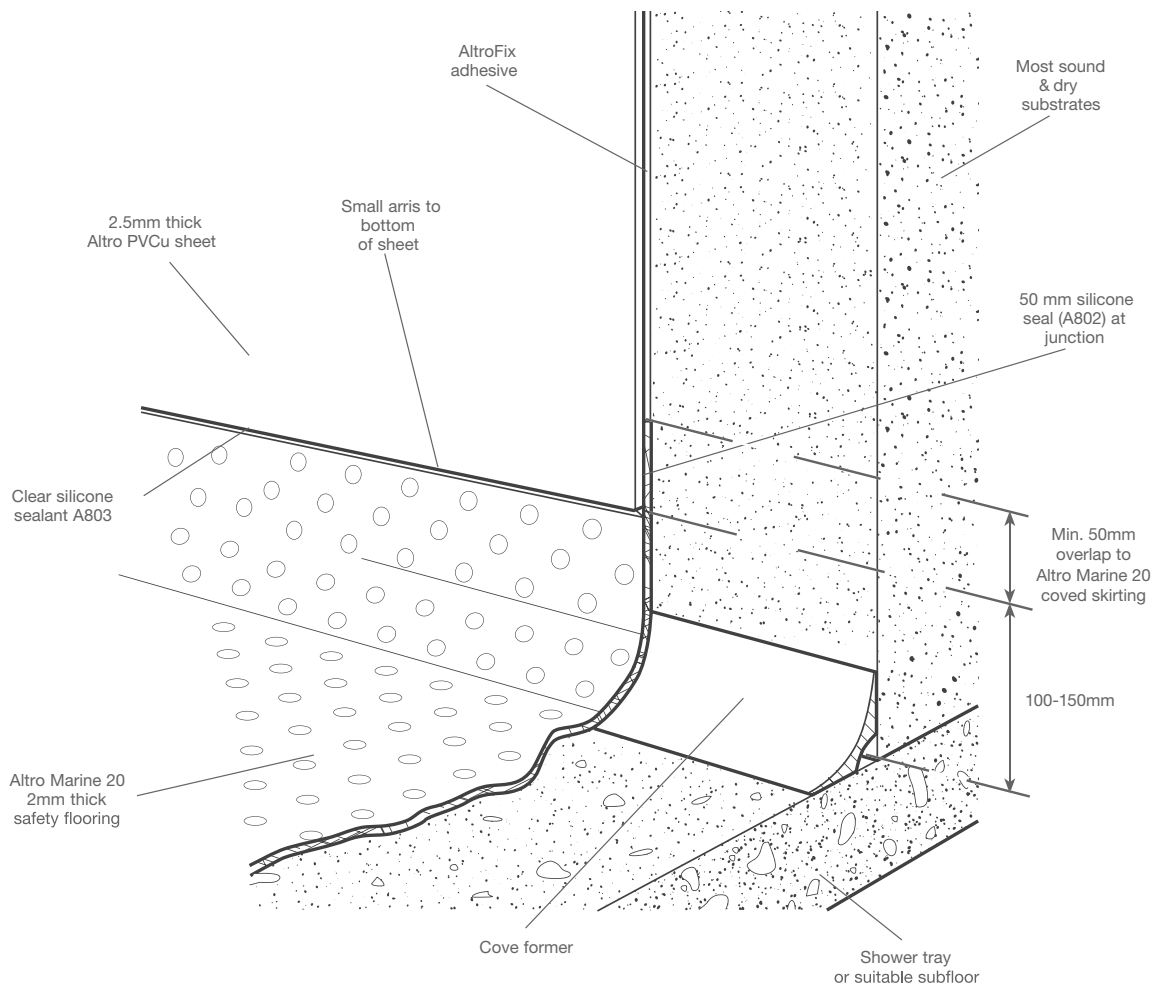

# Altro PVCu wall sheet to Altro Marine™ 20 safety flooring wet area detail

typical specification (Ref: WF4)

Altro PVCu wall sheet 2.5mm thick installed over most sound, dry substrates, overlapping selfcovered Altro Marine 20 2mm thick safety flooring, fixed with the appropriate AltroFix™

adhesive, sealed with silicone sealant (A802) at the overlap junction. Clear silicone (A803) to bottom of sheet.

**For further information or technical advice**

**tel: 01462 707600**

**email: [enquiries@altro.com](mailto:enquiries@altro.com) or [www.altro.com](http://www.altro.com)**