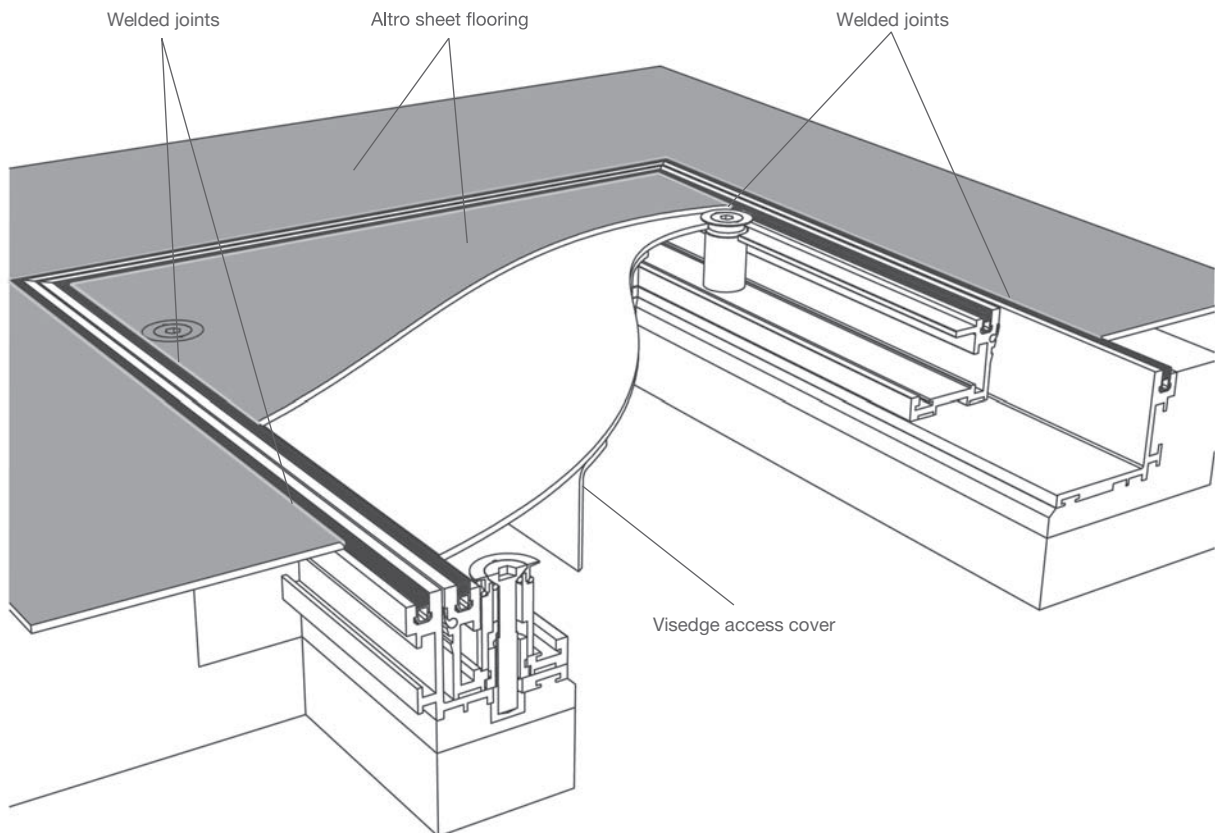

Installation techniques and detailing

Transition with access covers

June 2020

For locations where sheet vinyl flooring must be finished to access covers or hatches, such as the Visedge Series*. The sheet vinyl flooring is fixed down then cut in, grooved and hot welded to the PVC insert within the Visedge system.

*Visedge Series and installation instructions from:
Howe Green Limited, Tel 01920 463230, Fax 01920 463231
e-mail info@howegreen.co.uk.

Drawing Ref. D16/03/05

For further information or technical advice

tel: 01462 707600

email: enquiries@altro.com or www.altro.com