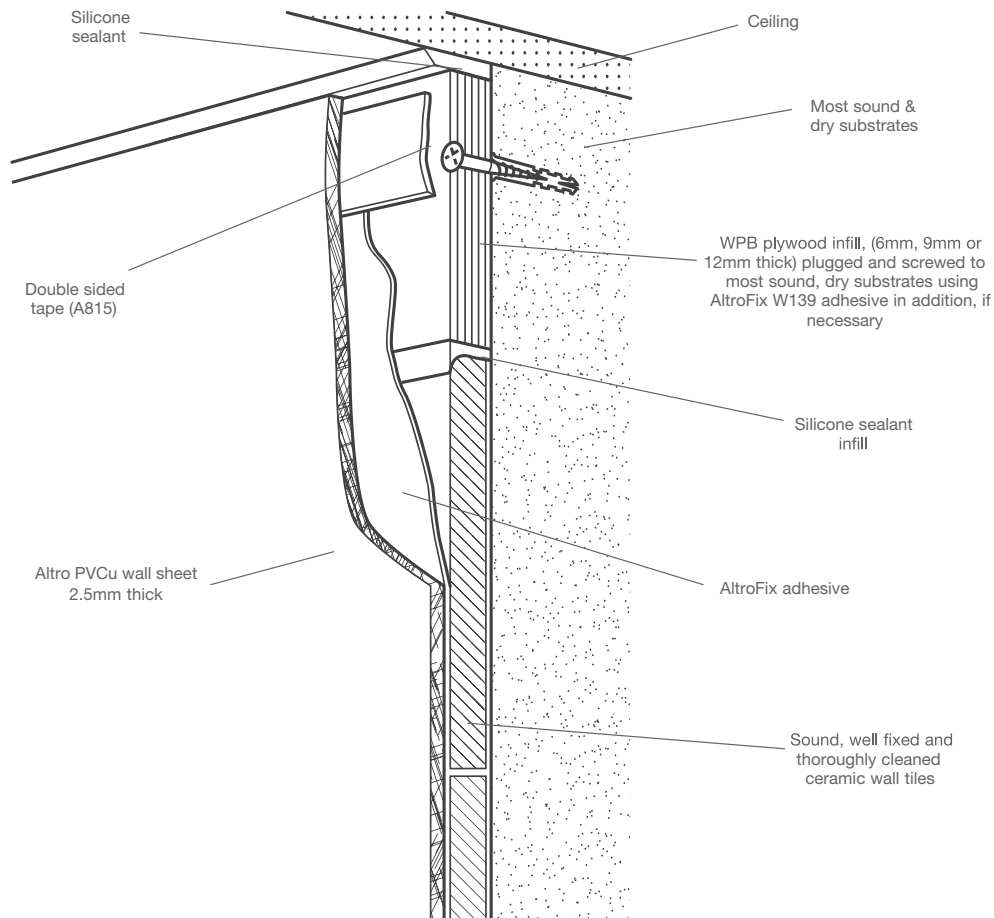

Altro PVCu wall sheet with dado height capping detail

typical specification (Ref: W6)

Altro PVCu wall sheet 2.5mm thick over sound well adhered ceramic wall tiles with WPB plywood infill, (6mm, 9mm or 12mm) plugged and screwed to most sound, dry substrates, use AltroFix™ W139 adhesive in addition if necessary,

PVCu cladding fixed with AltroFix W139 (A814) adhesive, double sided tape (A815) and sealed with silicone sealant (A802 or A805).

For further information or technical advice

tel: 01462 707600

email: enquiries@altro.com or www.altro.com