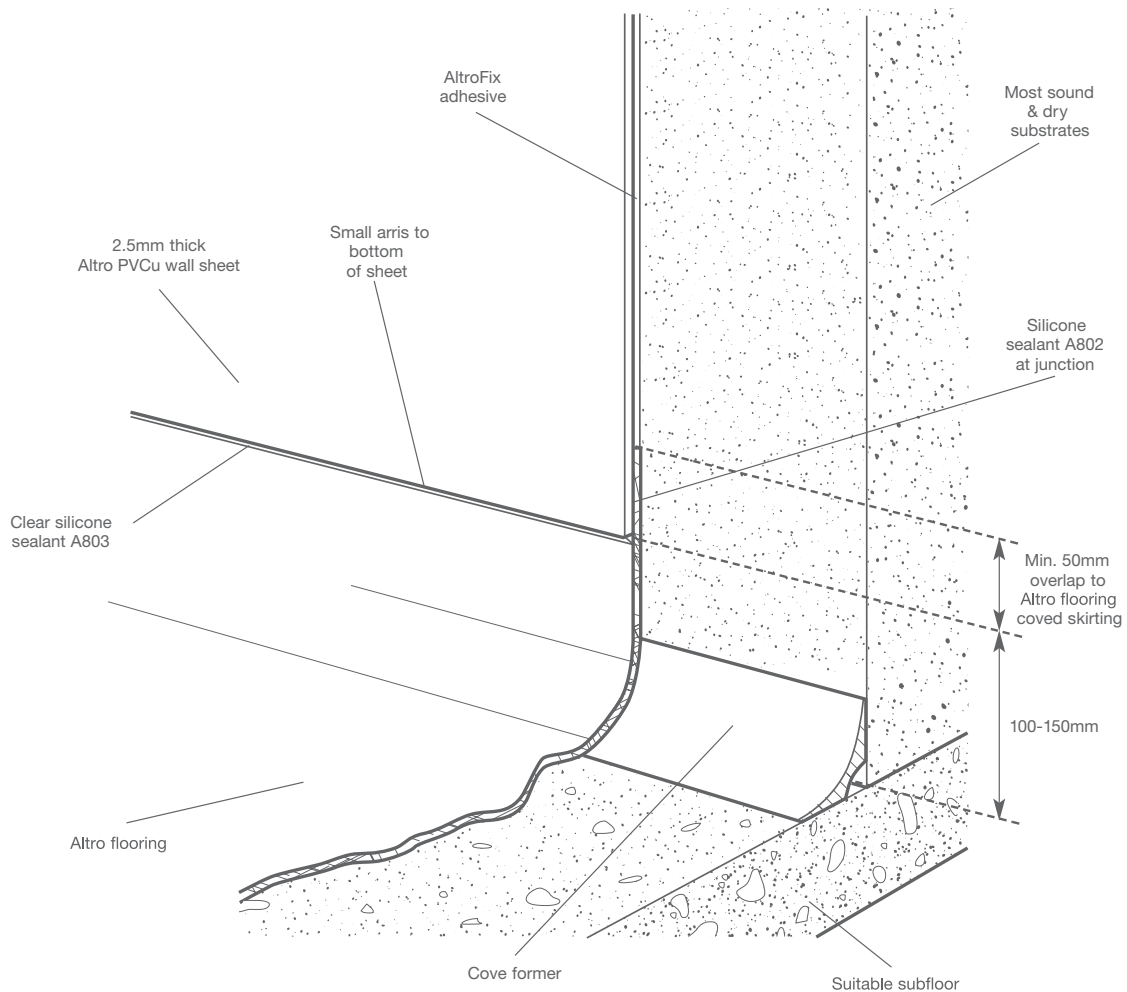

Altro PVCu wall sheet to Altro flooring detail

typical specification (Ref: WF8)

Altro PVCu wall sheet 2.5mm thick installed over most sound, dry substrates, overlapping self-covered Altro flooring, fixed with the appropriate AltroFix adhesive, sealed with silicone

sealant (A802) at the overlap junction. Clear silicone to bottom of sheet.

For further information or technical advice

tel: 01462 707600

email: enquiries@altro.com or www.altro.com